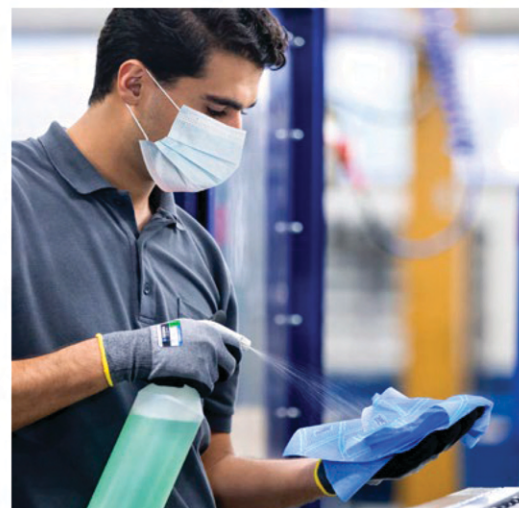

TORK® Think ahead.

Products to help you secure the new hygiene standard

Tork Reflex[®] system

You want everyday spills and messes dealt with quickly, without waste or hygiene risks.

Our range of Tork Reflex[®] dispensers and refills is developed to control the cost of our customers' most common hand and surface wiping tasks.

473391 - Tork Reflex[™] Wiping Paper Plus

The 2-ply multipurpose Tork Reflex[™] Wiping Paper Plus is ideal for mopping up liquids and hand drying. This paper can be used in either the Tork Reflex[™] single-sheet centerfeed dispenser, which fits your team's workflow, cuts down consumption, and minimizes the risk of cross-contamination.