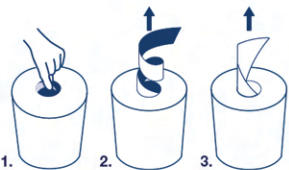

Tork SmartCore®

Tork Reflex refills feature SmartCore core removal – for fast and easy refilling