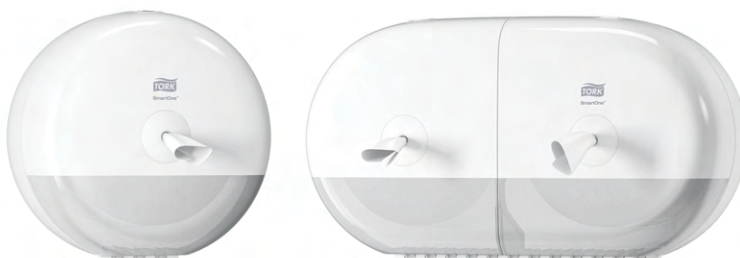

Reduce paper consumption by up to **40%**¹